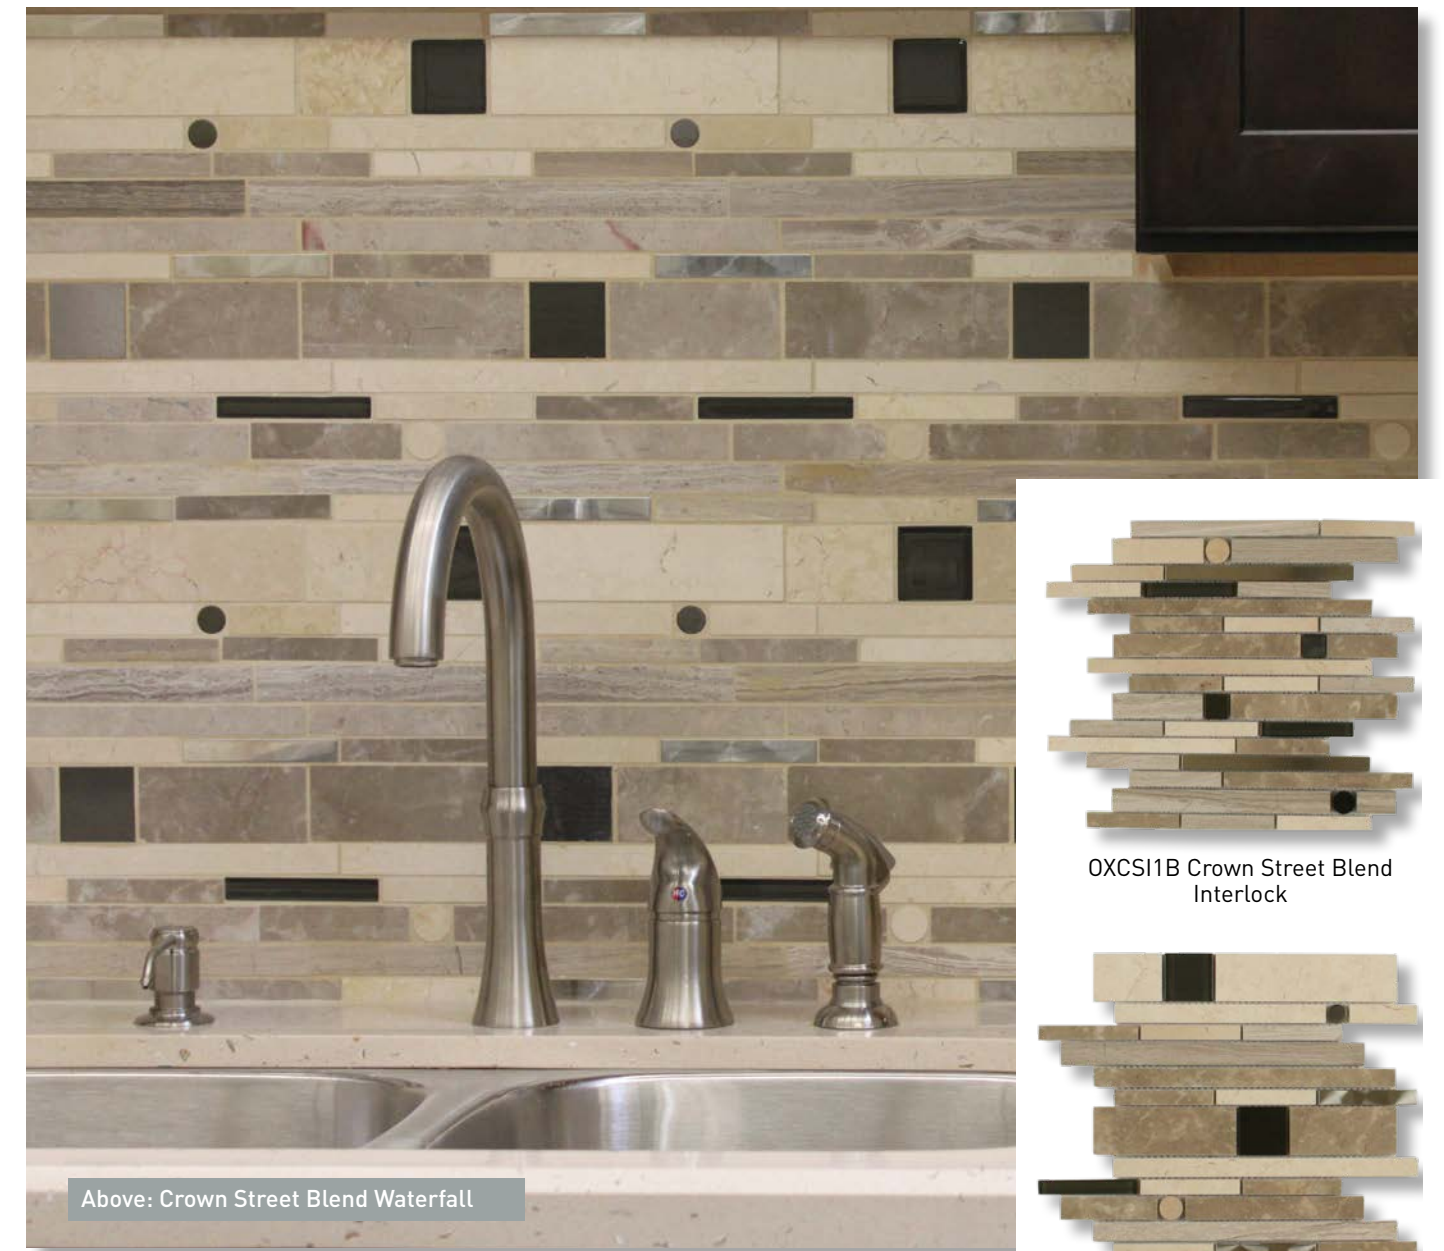

OXFORD STREET

Waterfall Mosaic - 11-3/4"x 11-3/4" - Interlock Mosaic - 11-3/4"x 12"

Originally named after some of the most vibrant and lively streets in the world, this funky mosaic reflects two wild patterns that combine marble, glass, and metals. With textures ranging from polished glass, honed and polished stone to etched and brushed metals, this look cannot be mistaken for the norm. Blended shapes with rectangles, circles, and squares all in one pattern, this mosaic is here to assist with your most imaginative concepts.