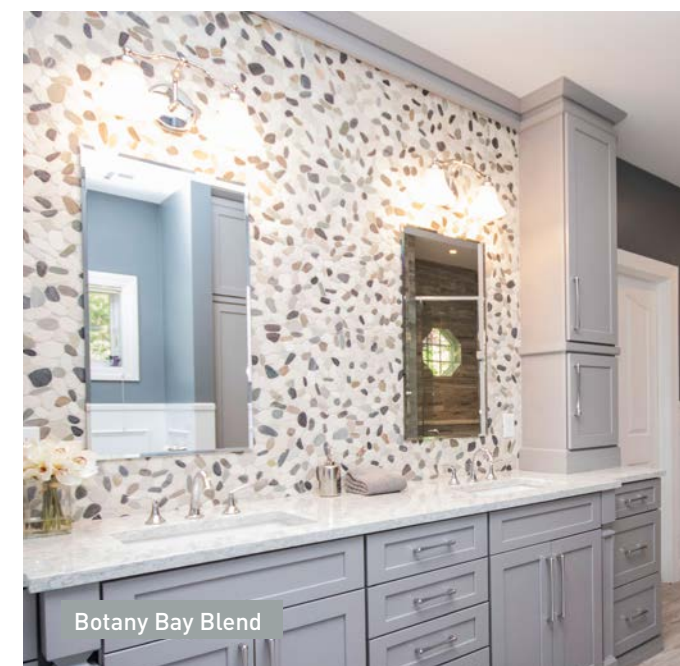

Q404 Stained Black Sliced Pebble Border

Q409 Khaki Sliced Pebble Border

Q408 Botany Bay Blend Sliced Pebble Border

Botany Bay Blend

Botany Bay Blend

Botany Bay Blend

BOTANY BAY PEBBLES

Natural, Sliced, Stacked, Opus & Coin - Sheet Size: 12"x 12" - Sliced Borders: Piece Size: 4"x 12"