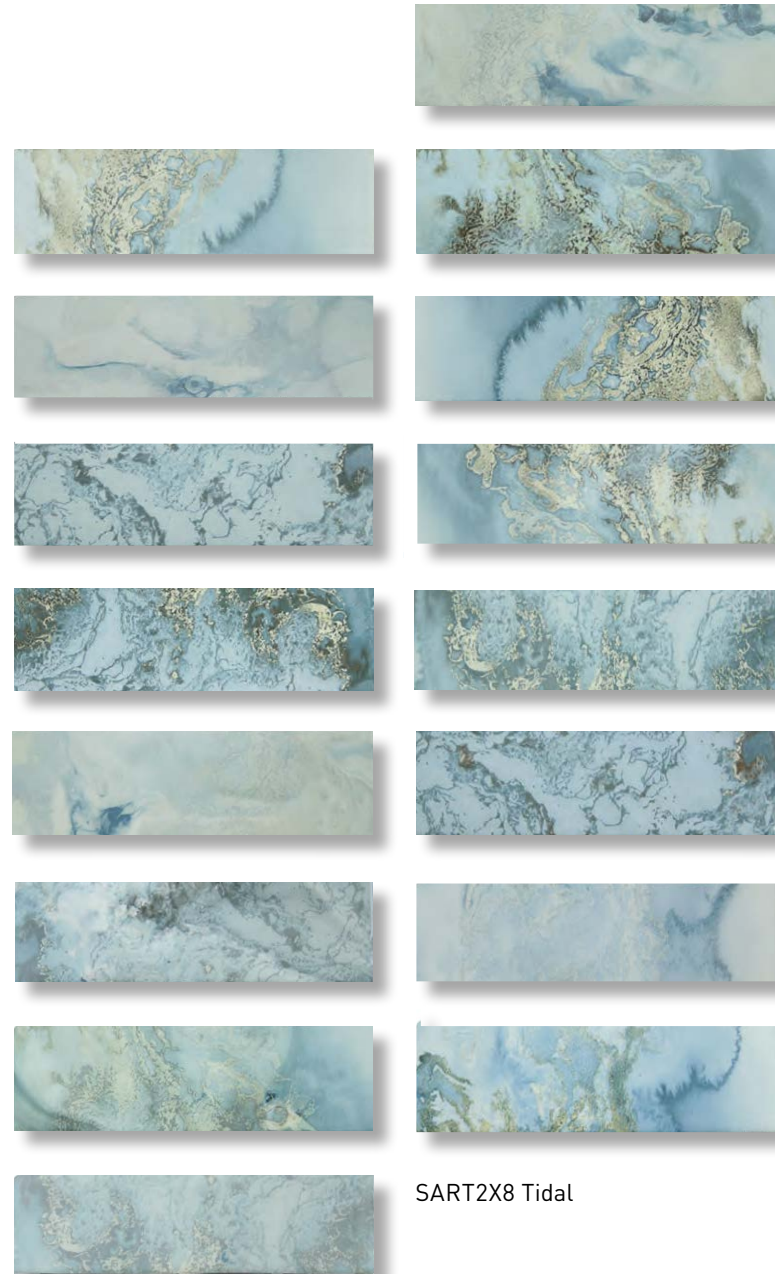

HABITAT TIDAL

Undulated Tile - Piece Size: 2-1/2" x 8" - Texture: Glossy Finish

Imitating the oceans movement with painted expressions, blending art with the essence of nature for an endless reminder of the tide. These tiles are created with ink jet printing technology, giving each tile its own unique look. With at least 16 different printed tile faces, the blend of colors and movement can create the look and feel of nature's calming presence.