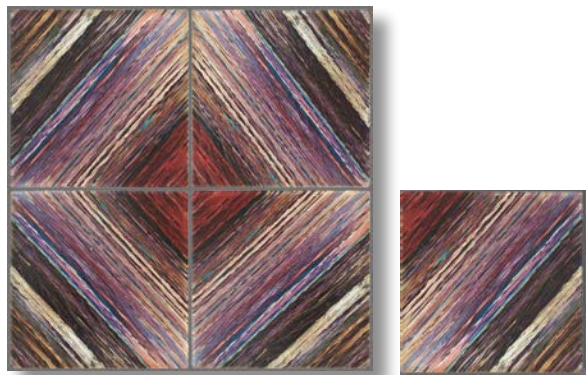

M3D66PG Prism Glow