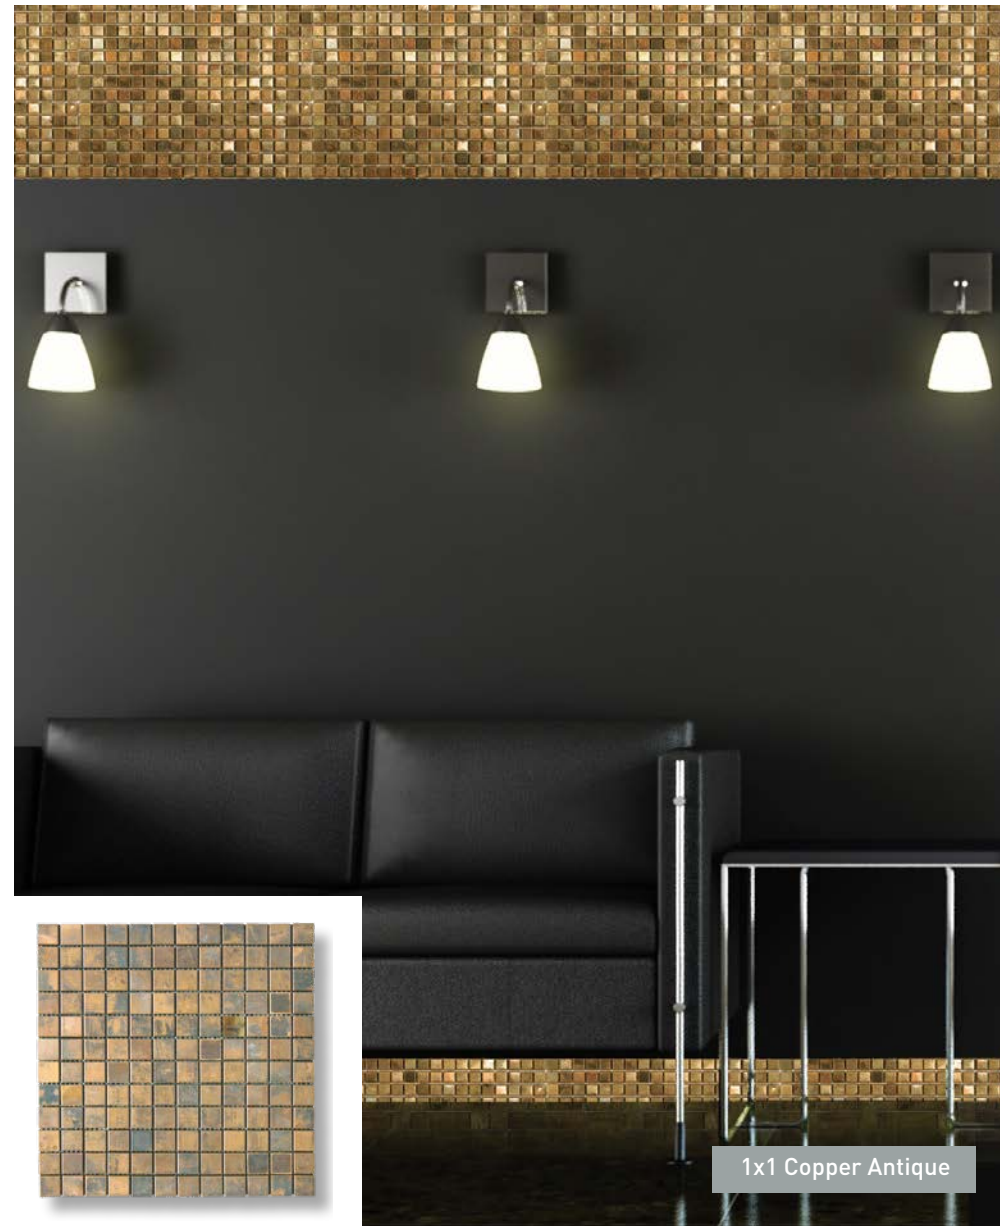

MURRAY RIVER METALS

Interlock Mosaic - Piece Size: 1-1/4" x 4" - Sheet Size: 11-1/4" x 11-3/4" - Texture: Brushed and Antique Finish
1 x 1 & 2 x 2 Mosaic - Sheet Size: 11-3/4" x 11-3/4" - Texture: Antique Finish

Classic patterns in Copper and Stainless Steel metals, capped over a ceramic base give you an industrial look. Uses exclude continuously wet or damp areas and areas with high heat exposure. Textures include Antique and Brushed. Whether you are using these mosaics in a commercial or residential setting, they are sure to be the ideal choice for making your design stand out.

1x1 Copper Antique

A9201 1x1 Copper Antique

MURRAY RIVER METALS & PERTH PENNY ROUNDS USAGE:

Material	Interior Residential Wall	Interior Residential Floor	Backsplash	Shower Wall	Shower Floor	Fireplace Surround	Exterior Wall/Floor	Pool/Waterline	Special Adhesive	Sealing Required	V-Code
Copper/Ceramic	YES	NO	YES (Not Submerge)	YES (Not Submerge)	NO	NO	NO	NO	NO	NO	V-2
Stainless Steel/Ceramic											

PERTH PENNY ROUNDS

Penny Mosaic - Piece Size: 3/4" - Sheet Size: 11"-1/4" x 11"-1/2" - Texture: Brushed and Antique Finish

Penny Round patterns have become a tradition. Perth Penny Rounds are made in Copper and Stainless Steel. Full sheet metals are capped over a ceramic base. Uses exclude continuously wet or damp areas and areas with high heat exposure. Textures include Brushed, Antique and Polished. Mesh backed for easy installation.