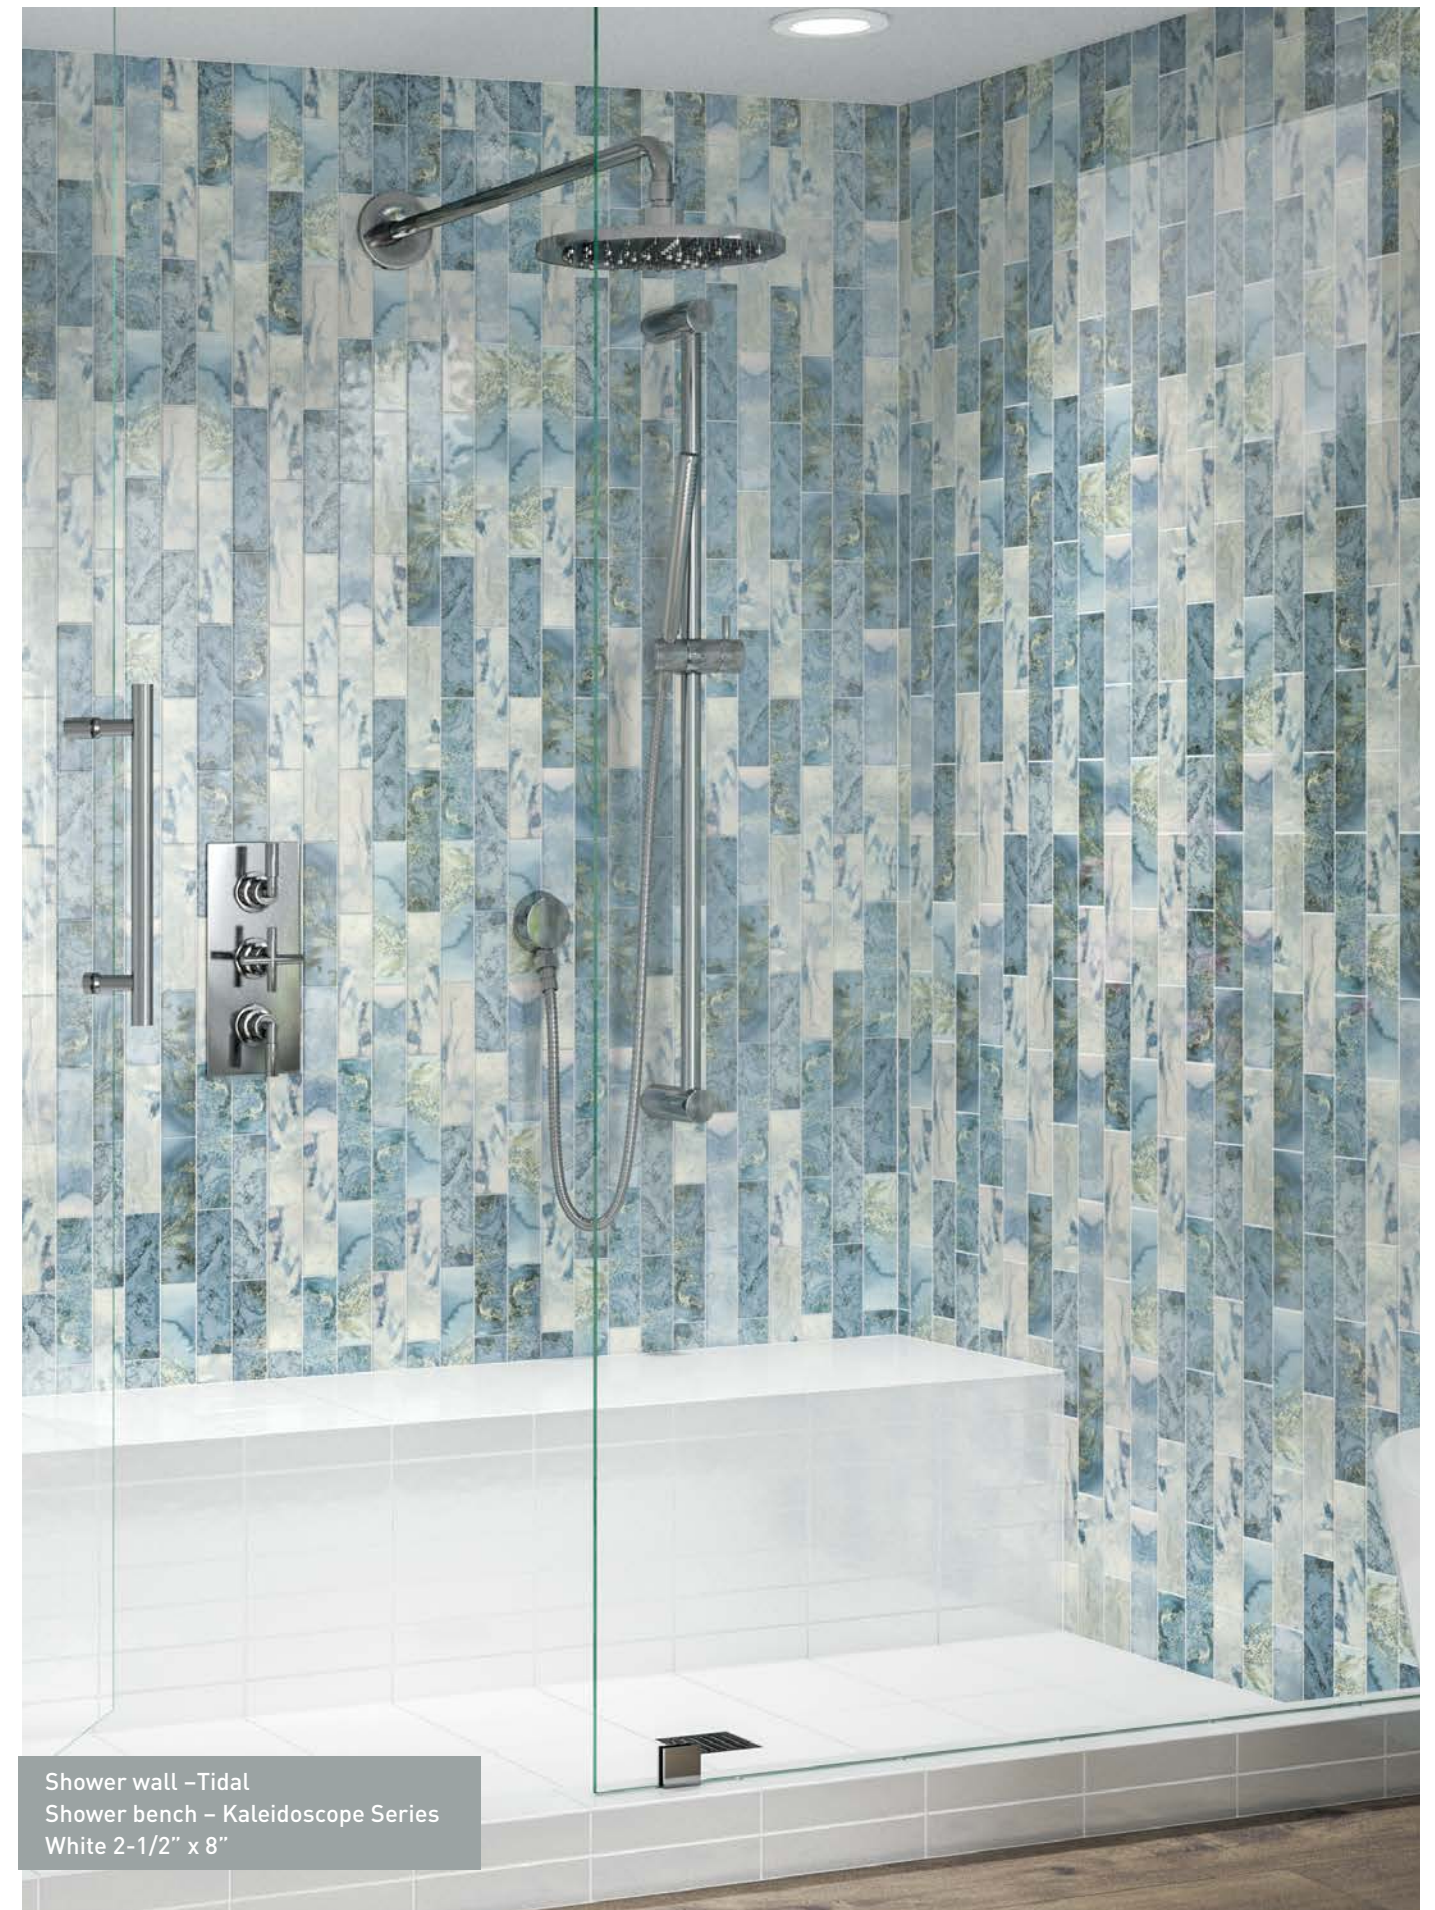

Shower wall -Tidal
Shower bench - Kaleidoscope Series
White 2-1/2" x 8"