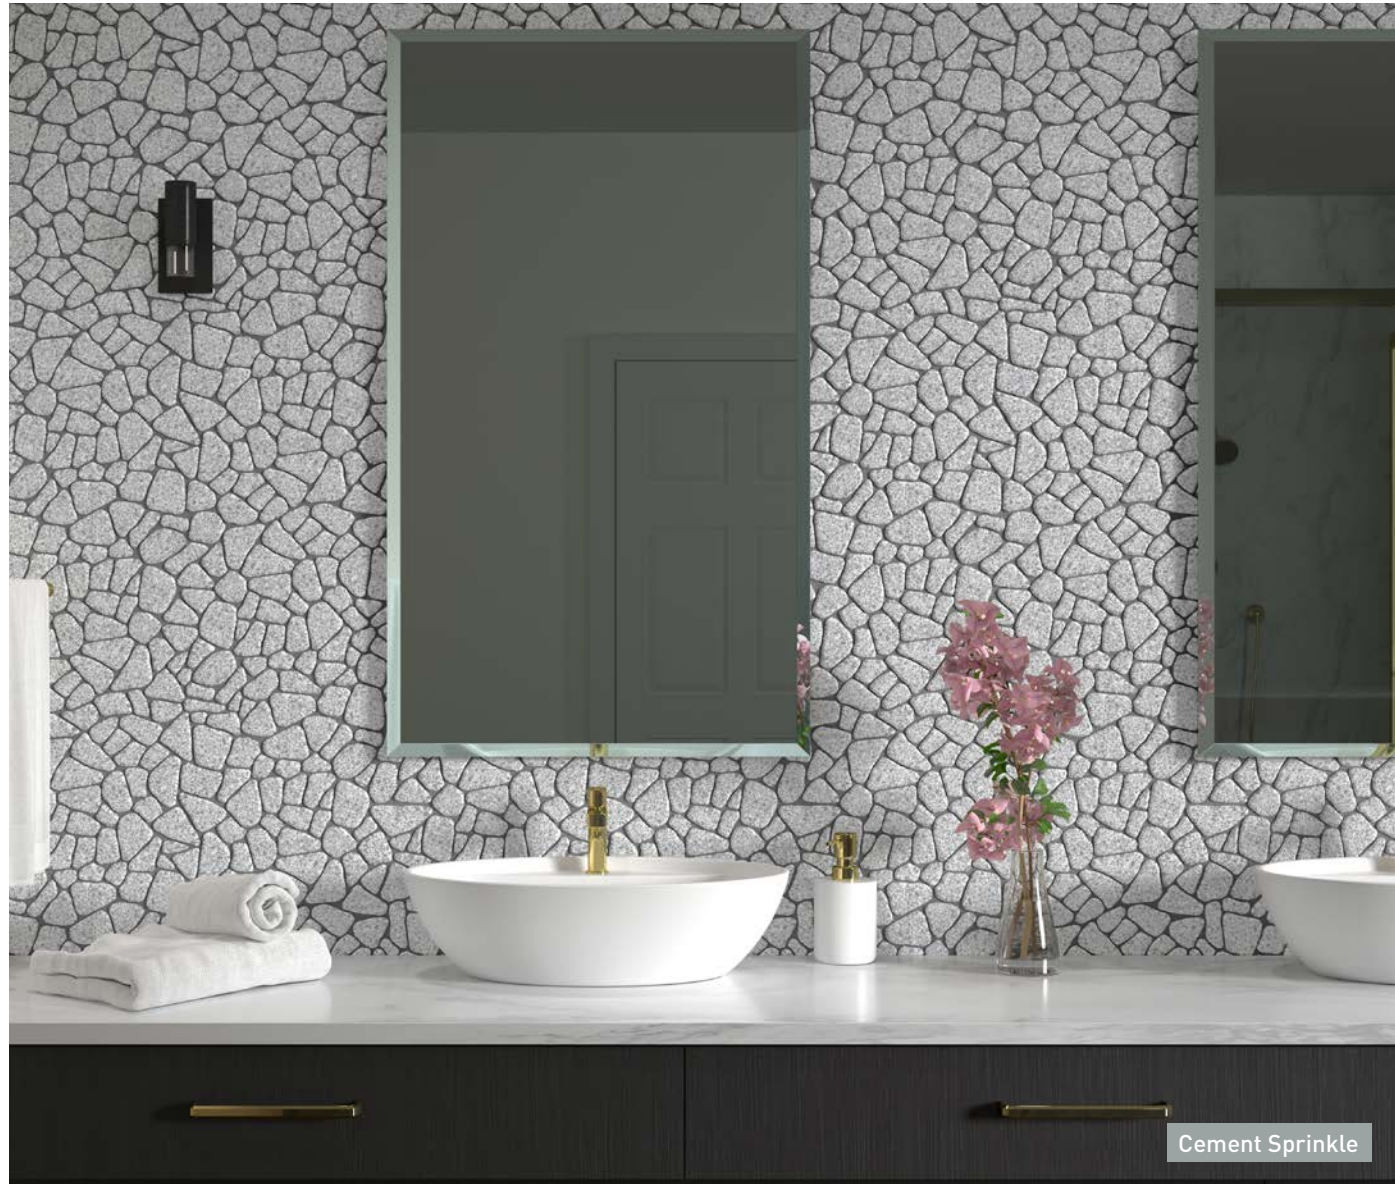

ECO ROCK

Terrazzo Pebble Mosaic - Sheet size: 12"x 12" - Texture: Tumbled Finish

Eco Rocks are made of material that consist of chips of marble, granite, quartz, glass, shell or other suitable materials bonded together by a cement. We call this Terrazzo. This material is 100% recycled material and is renewable and recyclable. This new series captures the benefits of an eco friendly product in a new, design worthy format.