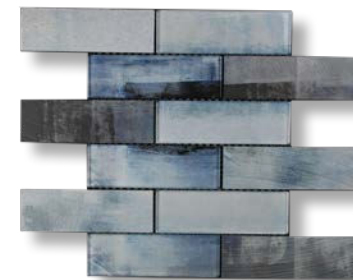

MN26WHI Whirl Blend