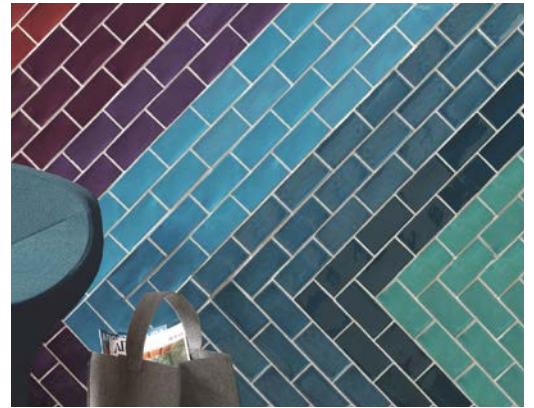

Phone: 650-363-8233 Fax: 650-363-8283

Email us: info@maniscalcostone.com

Website: www.maniscalcostone.com

Visit
our website:

Facebook

Instagram

maniscalco
Style

SCG Maniscalco Stone LLC, 1420 West Walnut Hill Lane, Irving, TX 75038
www.maniscalcostone.com