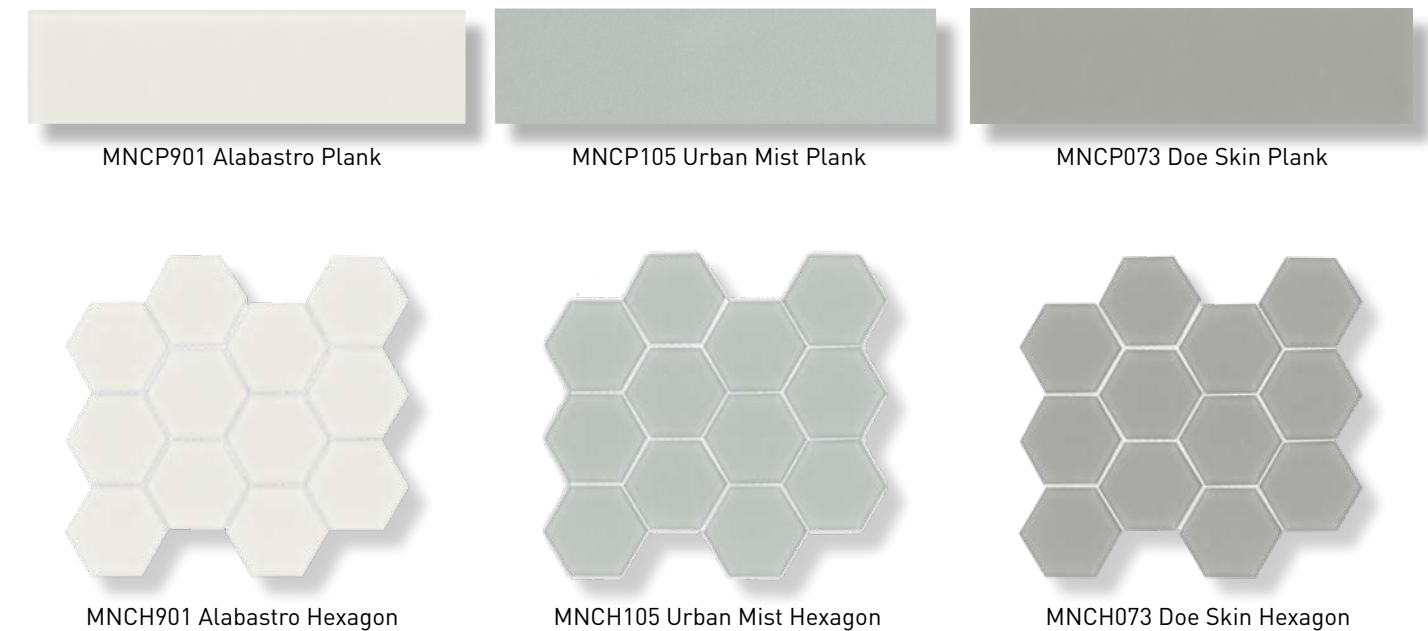

Please note: catalog photos may not match exact color of tile.