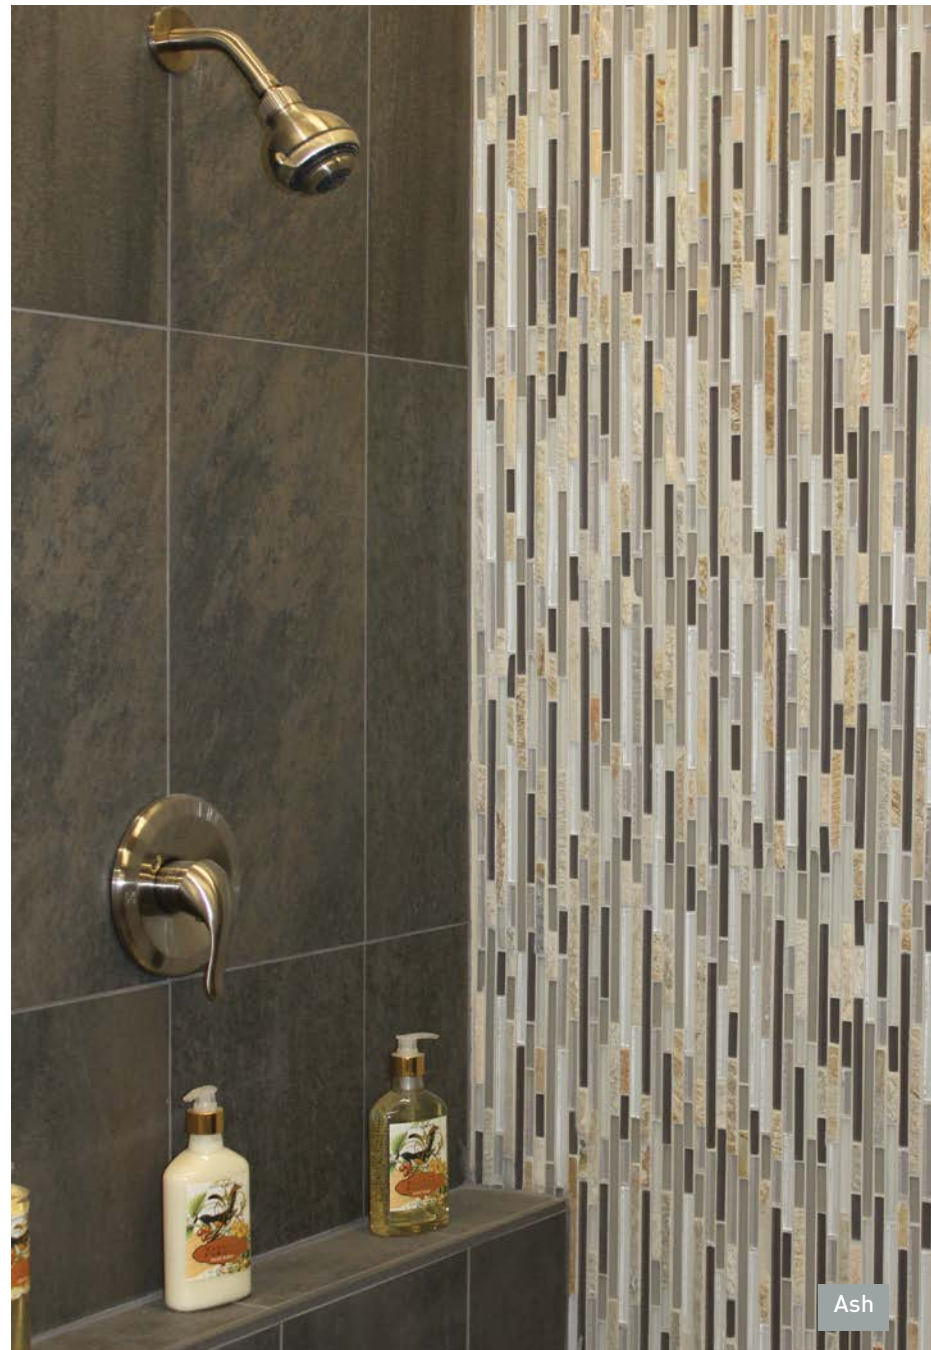

SUTHERLAND SLATE STIX

Stix Interlock Mosaic - Sheet Size: 12"x 12" - Texture: Polished & Matte Finish

Revisit a classic with Stix mosaics. A proven winner combines polished and matte glass with rustic Indian slate. The mini strips in this pattern work for horizontal borders or a vertical waterfall look. Three versatile colors, blending rough and smooth textures are sure to inspire you next vision.

Ash