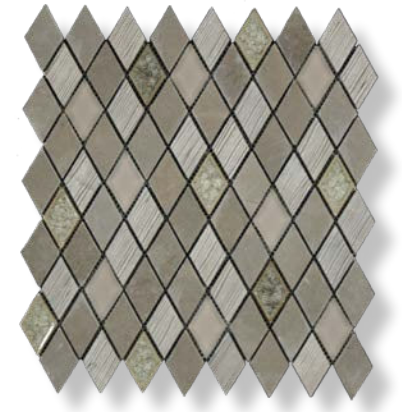

Blended stone and glass options continue with Bennelong Point. An offering of three diverse, fashionable patterns with an array of textures including wood grain on the stones. This series proves to extend more subtle blends than Gosford Glass and Stone, but still charms with a sophisticated feel.

Above:
Carrara Blend

OLBPC05 Thala Grey Blend

OLBPC04 Carrara Blend

OLBPC06 Fousanna Grey Blend

Above:
Fousanna Blend

OLBPD05 Thala Grey Blend

OLBPD04 Carrara Blend

OLBPD06 Fousanna Blend