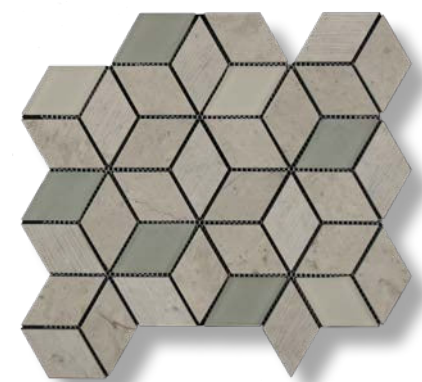

OLBPC05 Thala Grey Blend