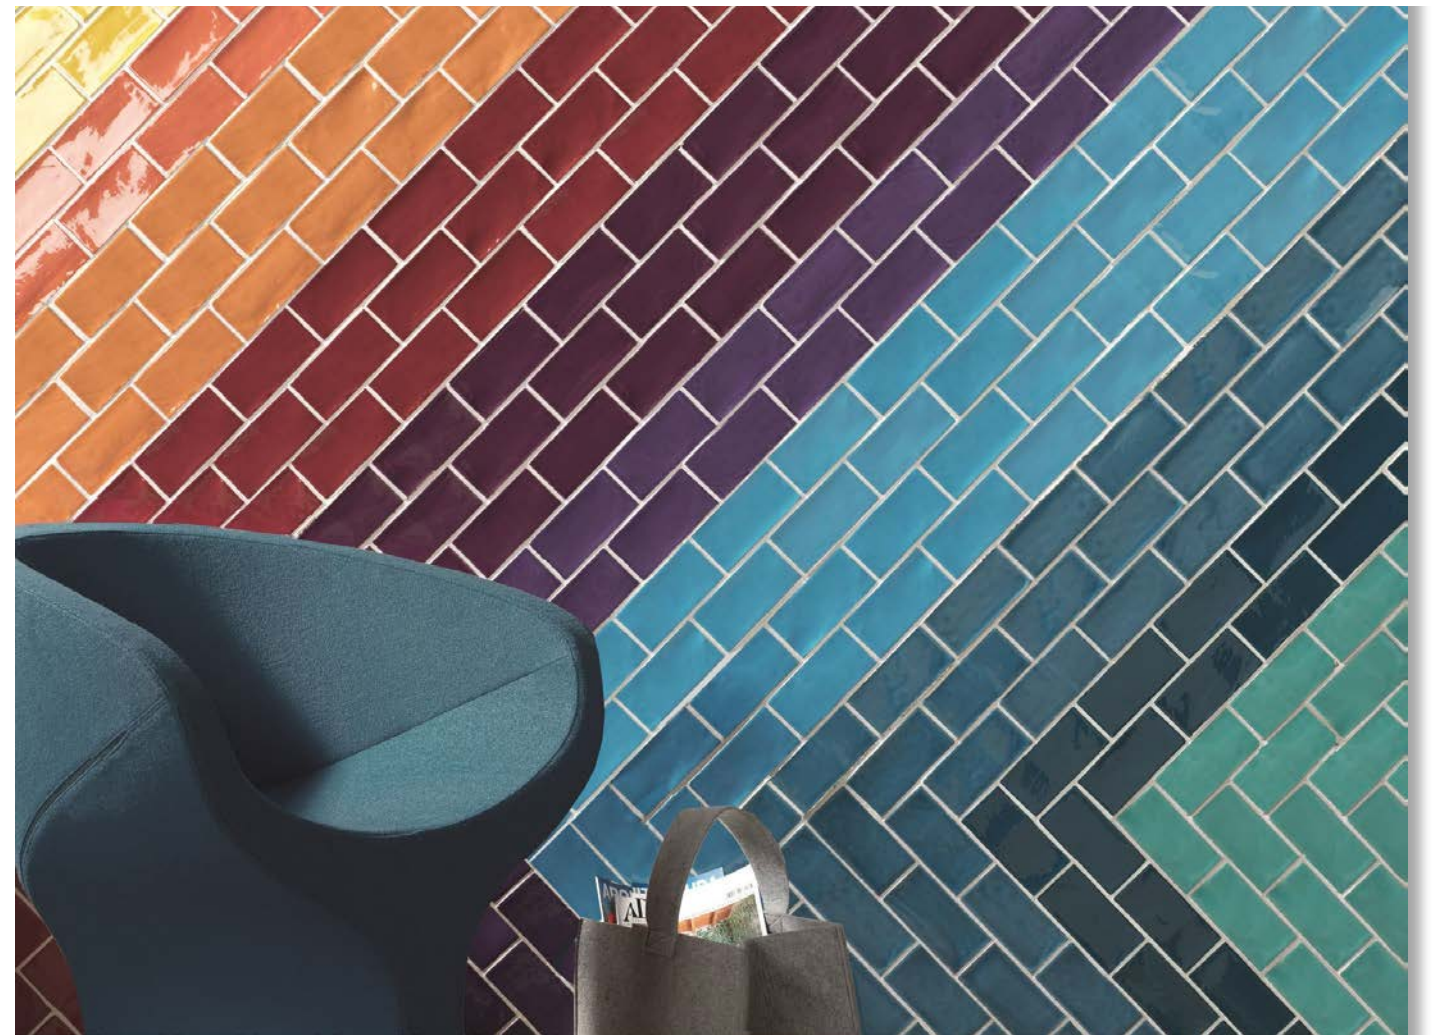

KALEIDOSCOPE

Undulated Tile: Piece Size: 3"x 6" - 2-1/2"x 8" - 3"x 12" - Texture: Glossy Finish

Bullnose: Piece Size: 1"x 12" - Texture: Glossy Finish