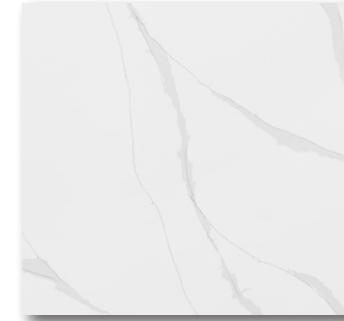

CHARCOAL SOAPSTONE (S)

CLARINO (V)

COPPER MIST (S)

CORKTOWN (S)

MINUET (V)

SEAPORT (S)

STATUARIO (S)

GROUP D